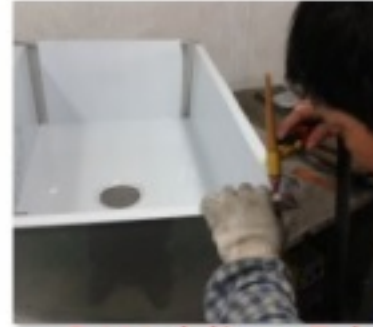


Handcraft double bowl-KBHD3320B From <http://www.novasinks.com/>

MODEL:	KBHD3320B
SIZE:	
PACKAGE:	

"x20" x10"

State: The size can be adjust according to the client specify

- Special: Under coating to keep dry and surface protection, sound deadening pads.
- Guangdong, China (Mainland)
- Nova(OEM are available)
- KBHD3320B
- Stainless Steel
- Installation clips and Cutting template included.
- Brush
-
- 1.2mm/1.0mm/1.5mm
- CUPC

Transportation & Packing

Packing: 1 pcs per carton or 80 pcs per pallet (nested)

Installation:

Production?

1.Edge Cutting

2.Bending Edge

3.Welding Edge

4.Laser Welding